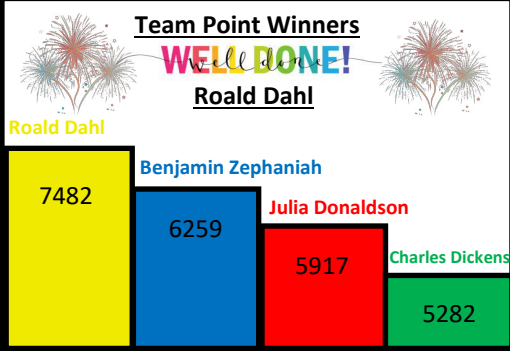

Curwen's Top Rockstars

Ava (1I & 1C)	1,946
Ibin (1K & 1W)	1,238
Luca (2L & 2SA)	237
Yuanzhe (2SO & 2T)	7,454
Yilin (3F & 3L)	4,167
Arash (3M & 3H)	1,406
Muhammed (4GM & 4O)	8,062
Mia (4M & 4G)	409
Amara (5A & 5CB)	2,034
Mulzz (5C & 5T)	3,032
Yunus (6A & 6K)	38,765
Hussamir (6W & 6C)	10,485

Important Dates and INFORMATION

1. **Monday 9th December:**
2. Last Toddler group
3. **Tuesday 10th December:**
4. RDR, RM, RH, AM Nursery Xmas concert—Starts at 9:15am—No late entry
   - RDR, RM, RH, PM Nursery Xmas concert—Starts at 2:15pm—No late entry
5. **Wednesday 11th December:**
6. Christmas Jumper Day—50p Donation
   - KS1 Concert for parents in school— Starts at 9:15am OR 2:15pm—No late entry, Stay till the end
   - Last Parent Coffee Morning
   - Christmas dinner for children
7. **Thursday 12th December:**
8. Year 5 Big Outcome—Starts at 2:30pm—No late entry
9. **Friday 13th December:**
10. Year 4 Big Outcome—Starts at 9:15am—No late entry
    - Christmas Fair

Year 2 have been learning about instructions and used their knowledge to follow a bread recipe. They used their maths skills to measure out the ingredients, as well as practising their motor skills when kneading the dough. The children enjoyed making the bread and eating it at the end. What a fun experience!

REMINDER!

All clubs have now finished, with the exception of Choir club, which finishes on 10th December. 6 o'clock club and Breakfast club will run as normal.

Assembly Next Week

Theme of the Week Kwanzaa (26th Dec - 1st Jan)	Word of the Week Strive for Success

Kindness Cup Winners

Eva—6C

For Spending all her playtime and lunchtime with her friend, who couldn't go out due to an injury.

Kind, Kind, Kind